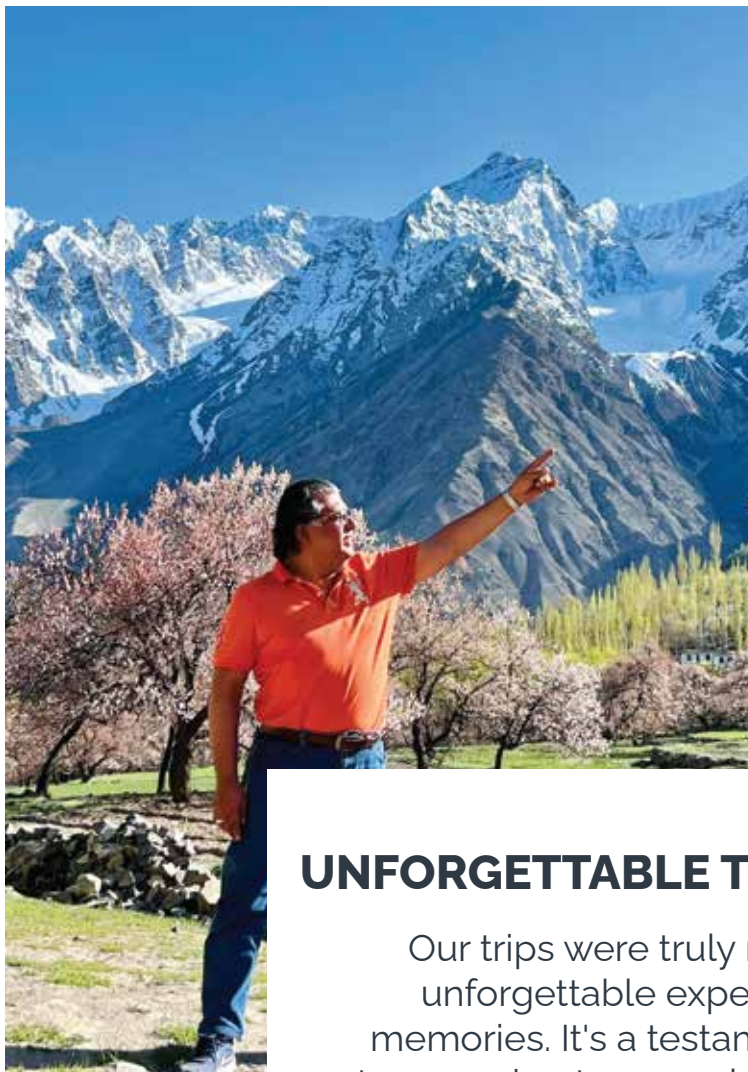

UNFORGETTABLE TRAVEL EXPERIENCES

Our trips were truly remarkable, filled with unforgettable experiences and beautiful memories. It's a testament to our commitment to arranging tours and trips for people, ensuring they have incredible journeys and create lasting memories. We take pride in curating exceptional travel experiences, and our recent adventure was no exception.