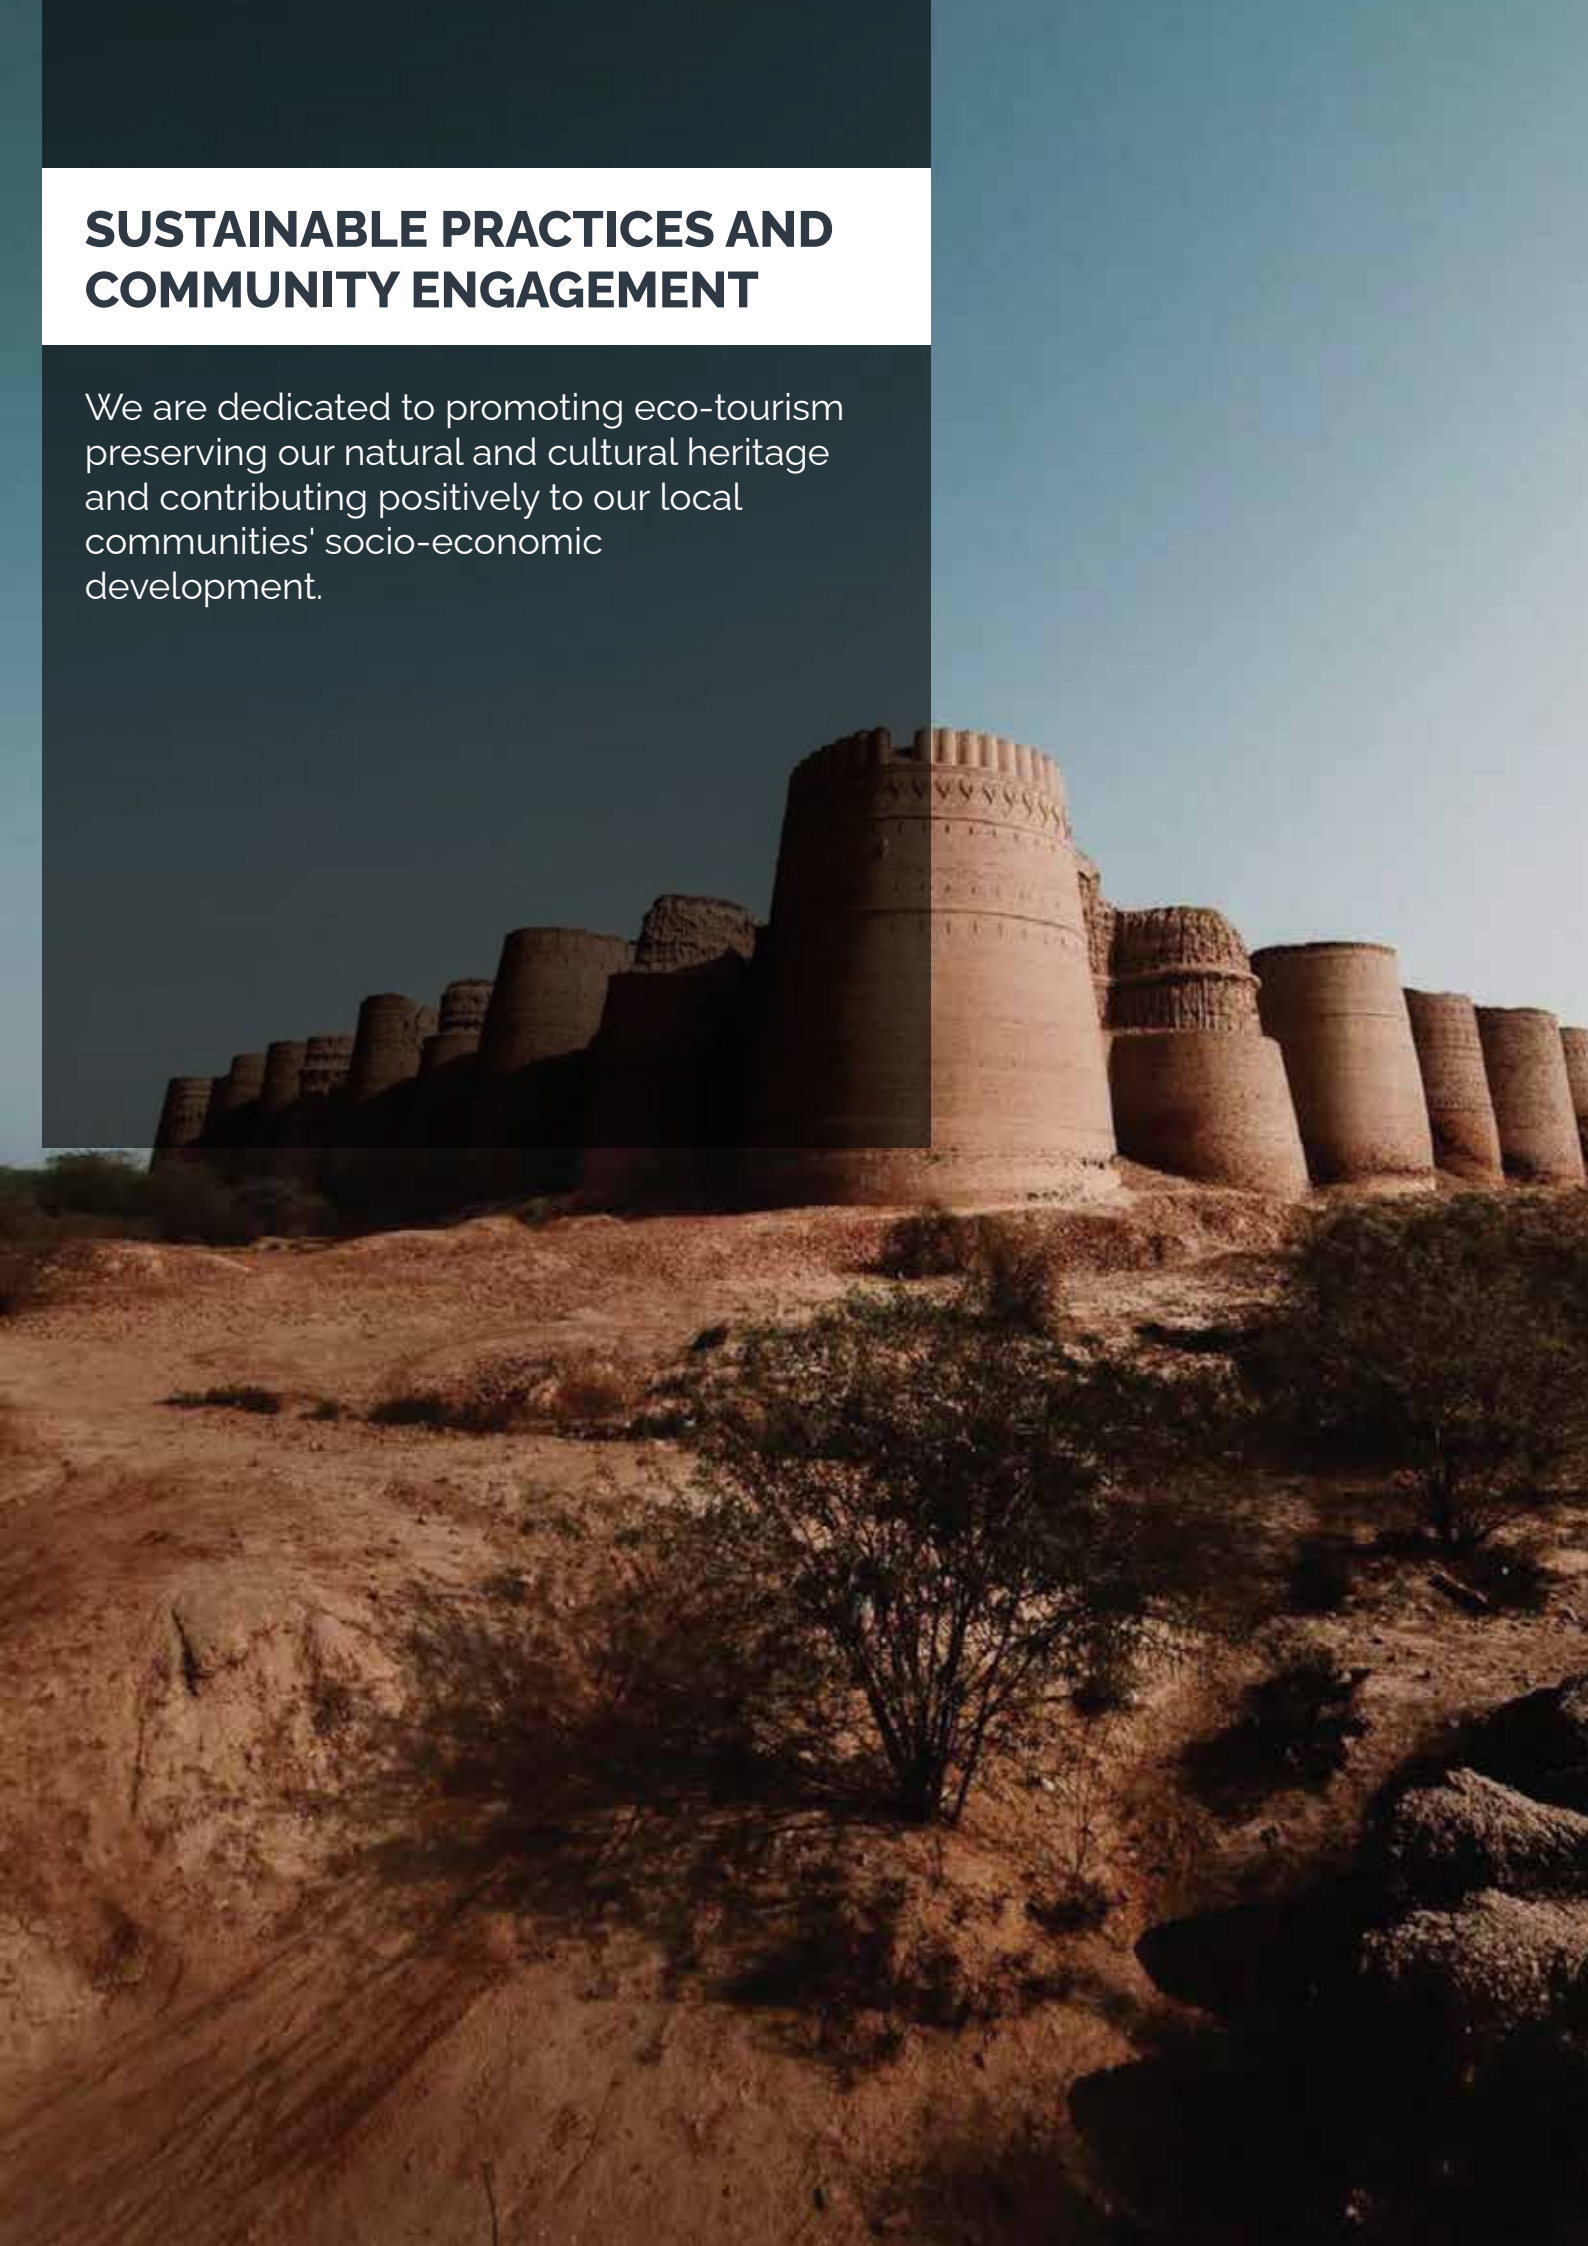

SUSTAINABLE PRACTICES AND COMMUNITY ENGAGEMENT

We are dedicated to promoting eco-tourism preserving our natural and cultural heritage and contributing positively to our local communities' socio-economic development.